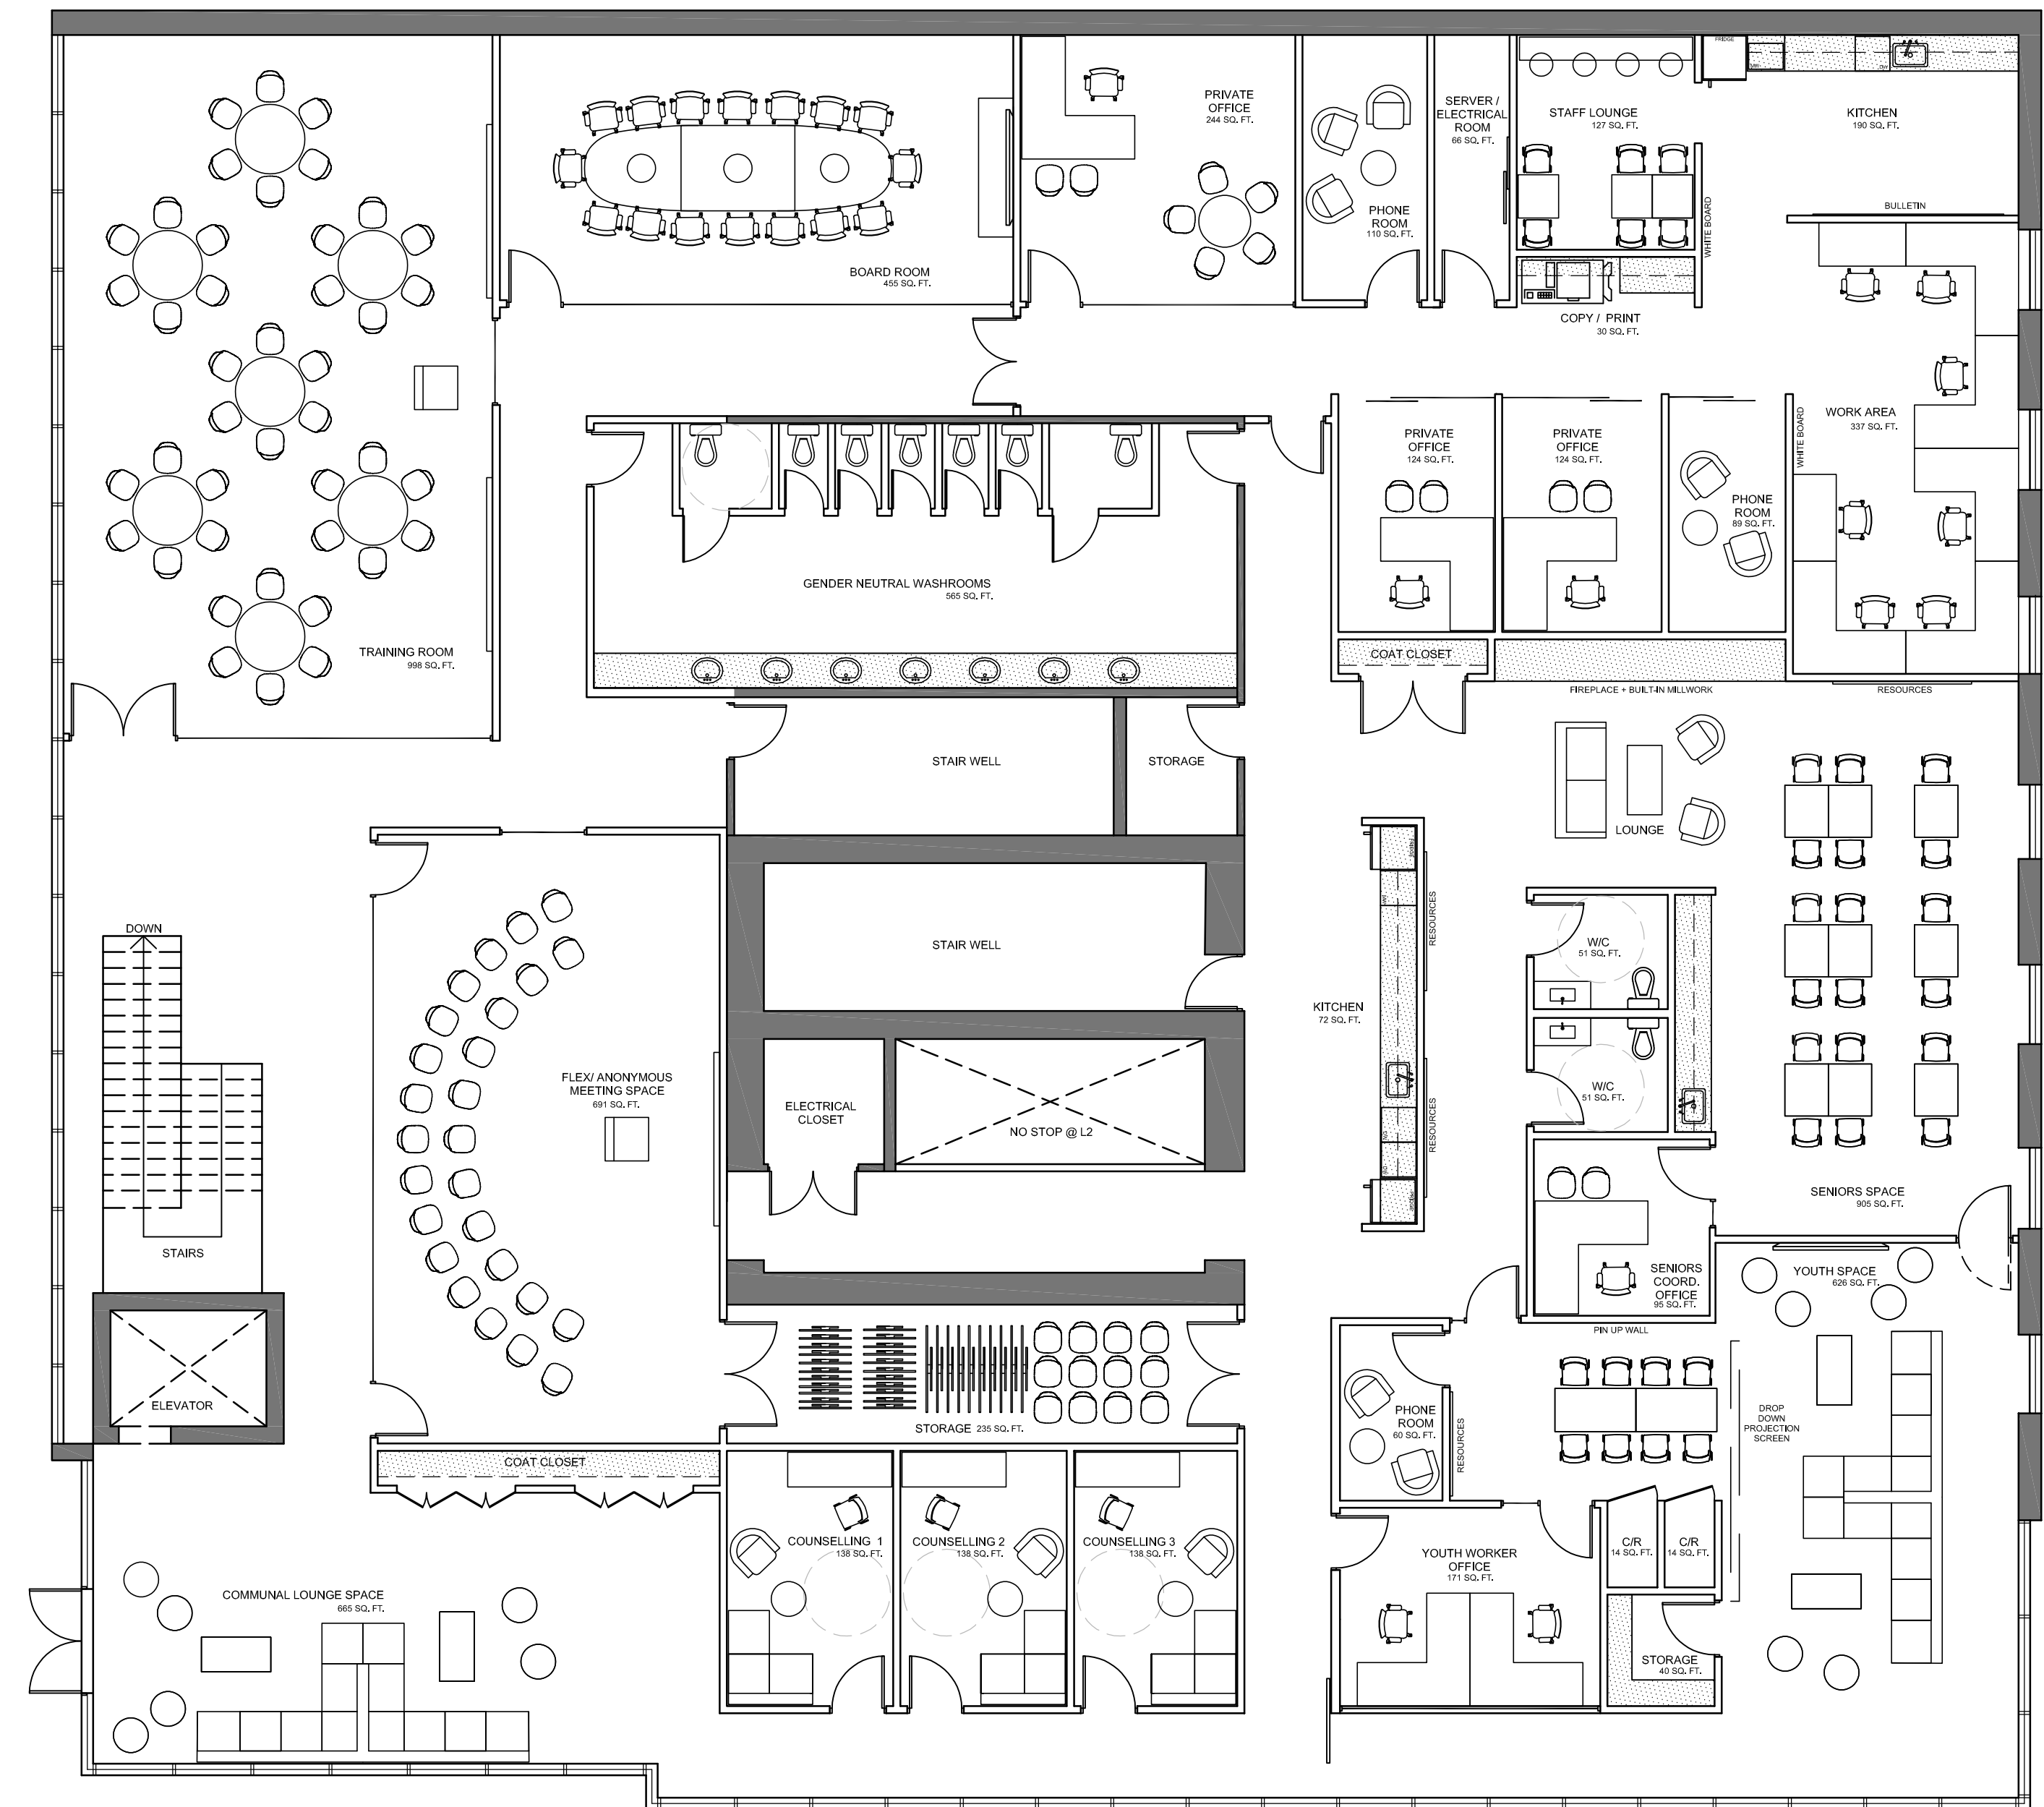

L1 LEVEL 1 FLOOR PLAN  
SCALE: 1/8" = 1'-0"

L2 LEVEL 2 FLOOR PLAN - OPTION 1  
SCALE: 1/8" = 1'-0"